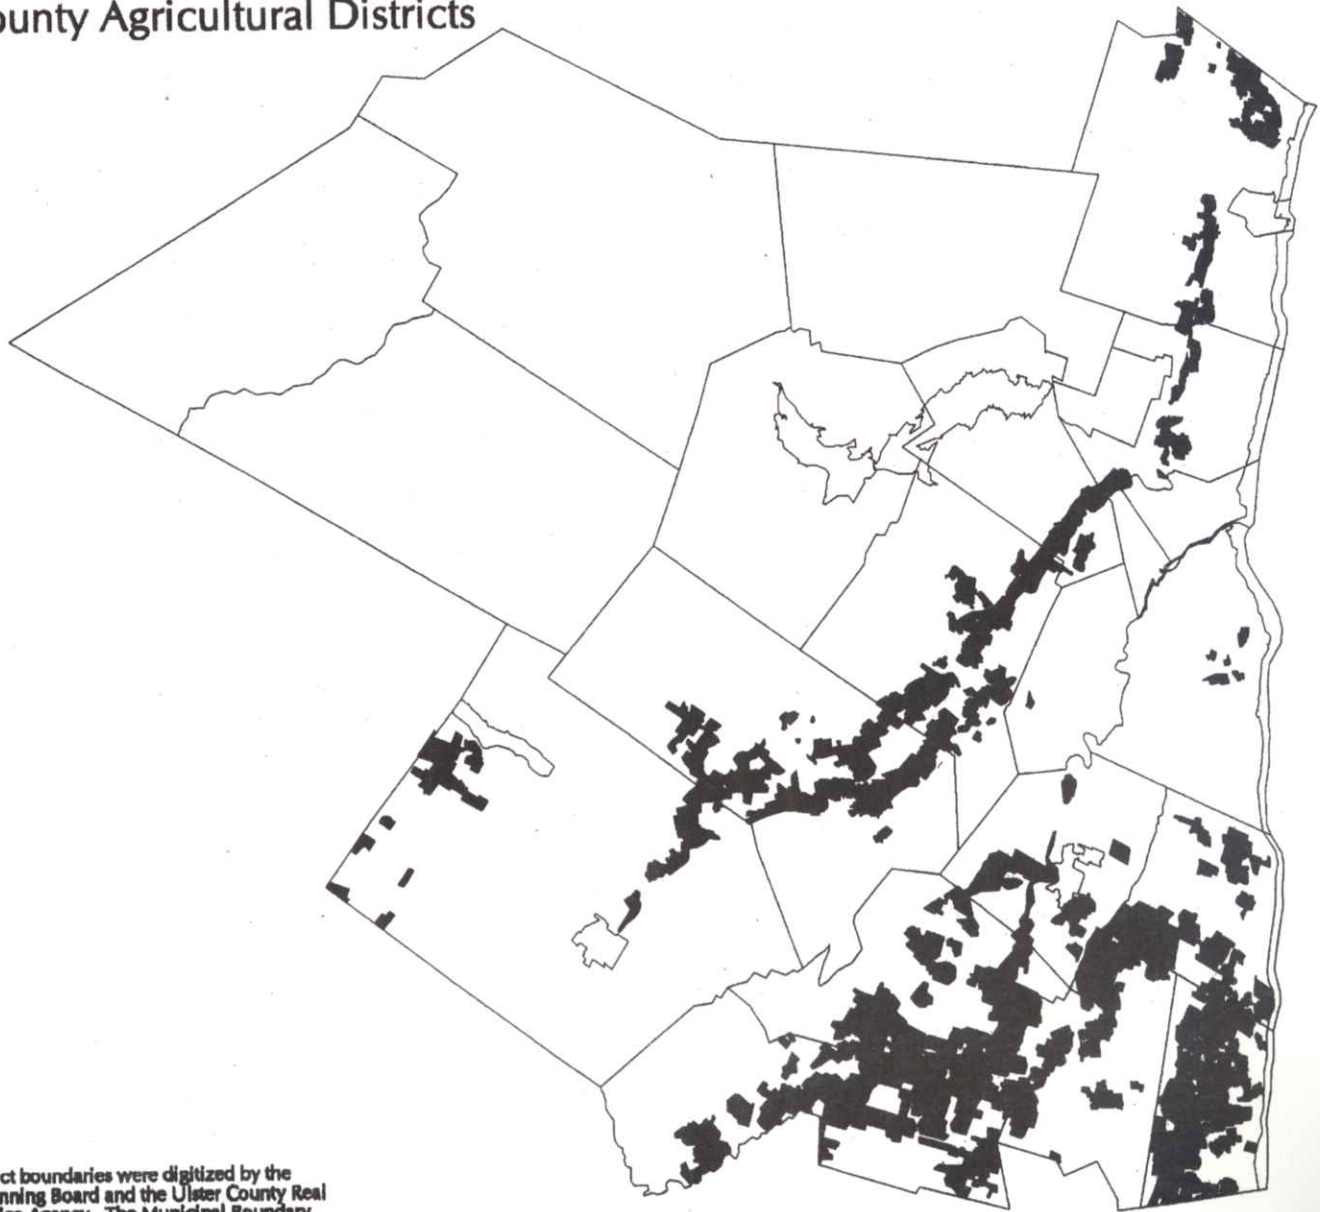

Appendix E

Agricultural District Map

Ulster County Agricultural Districts

Agricultural District boundaries were digitized by the Ulster County Planning Board and the Ulster County Real Property Tax Service Agency. The Municipal Boundary coverage was provided by the NYS Office of Real Property Services.
Date of Publication: June 19, 1997